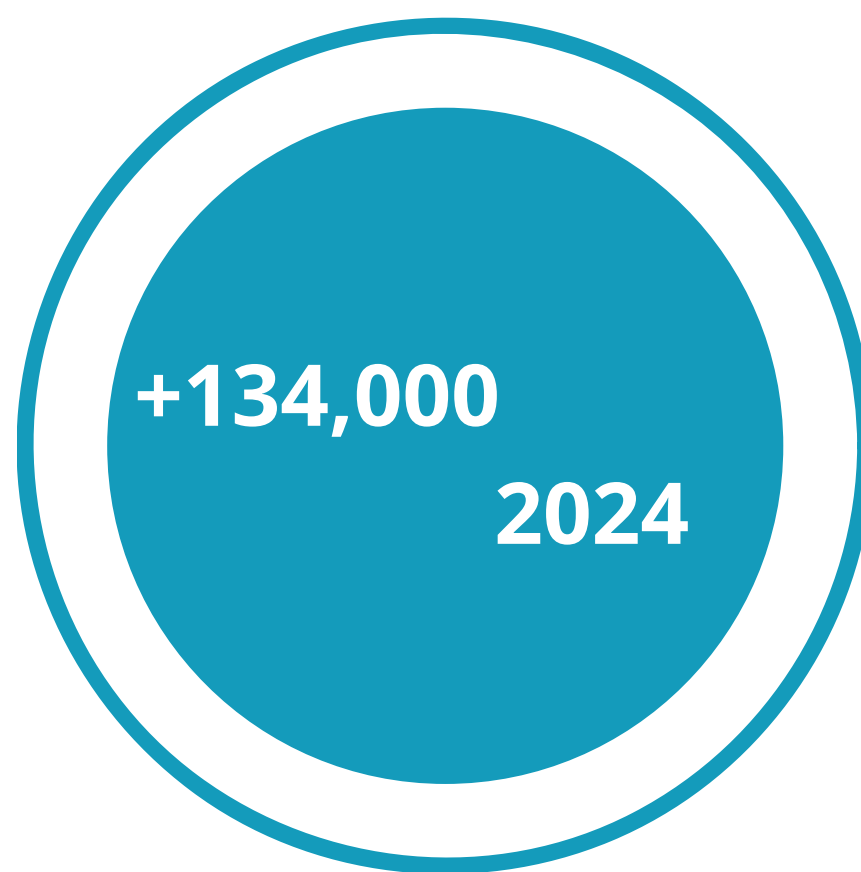

Labour market information by region

**January - March
2020**

**National
Careers
Service**

28,58

31.

431,000

Sectors set to row

W e e a e t e mostjo s now?